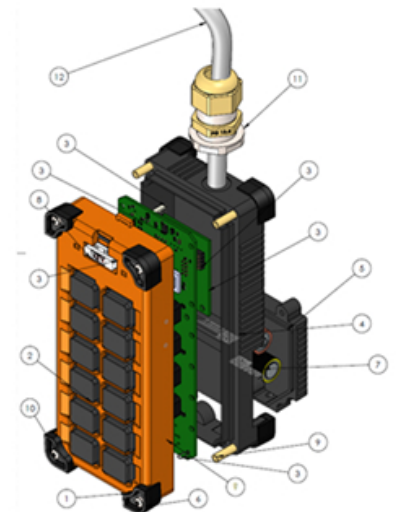

Modern Electronics

www.anandcontrol.in

116 Acharya Industrial Estate,Tejpal Compound,Andheri
Kurla Road,Sakinaka,Mumbai 400072

02228516819

info@anandcontrol.in