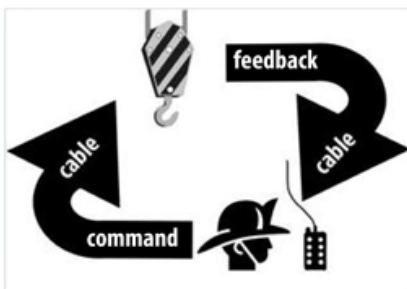

ANAND
Systems

ANAND
DATA
PENDANT

SMART PUSH BUTTON PENDANT STATION

For Industrial Cranes and Hoists.
Upto 4 Motions & 2 Speeds
4 Core Data Cable

- Fully Assembled
- Single & Two Speed
- Modern technology
- Increases safety ,usability ,
- Easy serviceability

Smart push button pendant sets an industry standard for performance and safety by replacing costly and bulky 230V/120V copper wires with a single patented cable.Cable Length of upto 1 Kilometer(longest in industry) can be used.

PRODUCT DETAILS

Communication

Sub milli-second response time for each button press along with continuous feedback ensures unmatched safety & precision

Ergonomic

Unmatched Size Difference Compared to old pendants
Easier to Operate
Reduces Fatigue and Increases Safety